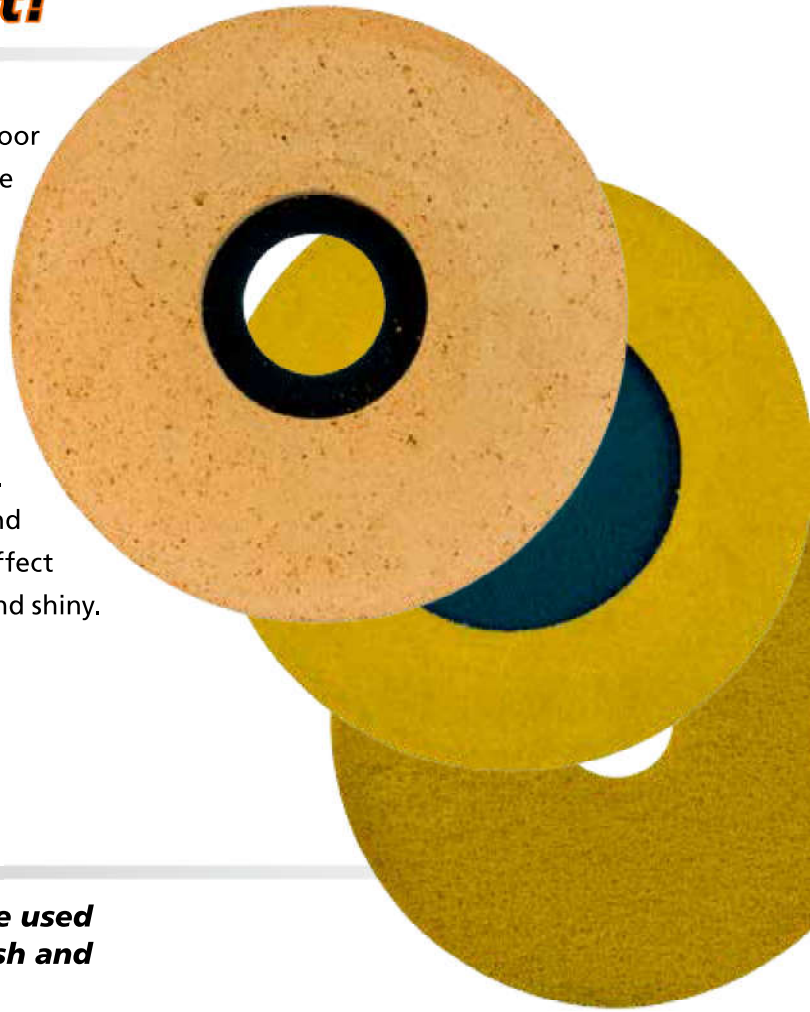

Ultrashine Plus

UltraLux

Ultrashine Soft

Efficient, Fast, Bright!

"UltraShine & UltraLux" are easy to use!

They are available in the same standard sizes of the Floor Discs normally sold all over the world. They can be applied on any type of single-brush and auto-scrubber on the market. Using "UltraShine & UltraLux" regularly, instead of the traditional Floor Pads, it allows to restore and maintain the pavement shiny forever without changing your normal maintenance routine. The combination of UltraShine 1, UltraShine 2 and UltraShine 3 will allow you to remove scratches. UltraLux, thanks to its magic formula, cleans and polishes marble, terrazzo ecc...giving it a mirror effect quickly! Regularly used, your floor will remain clean and shiny.